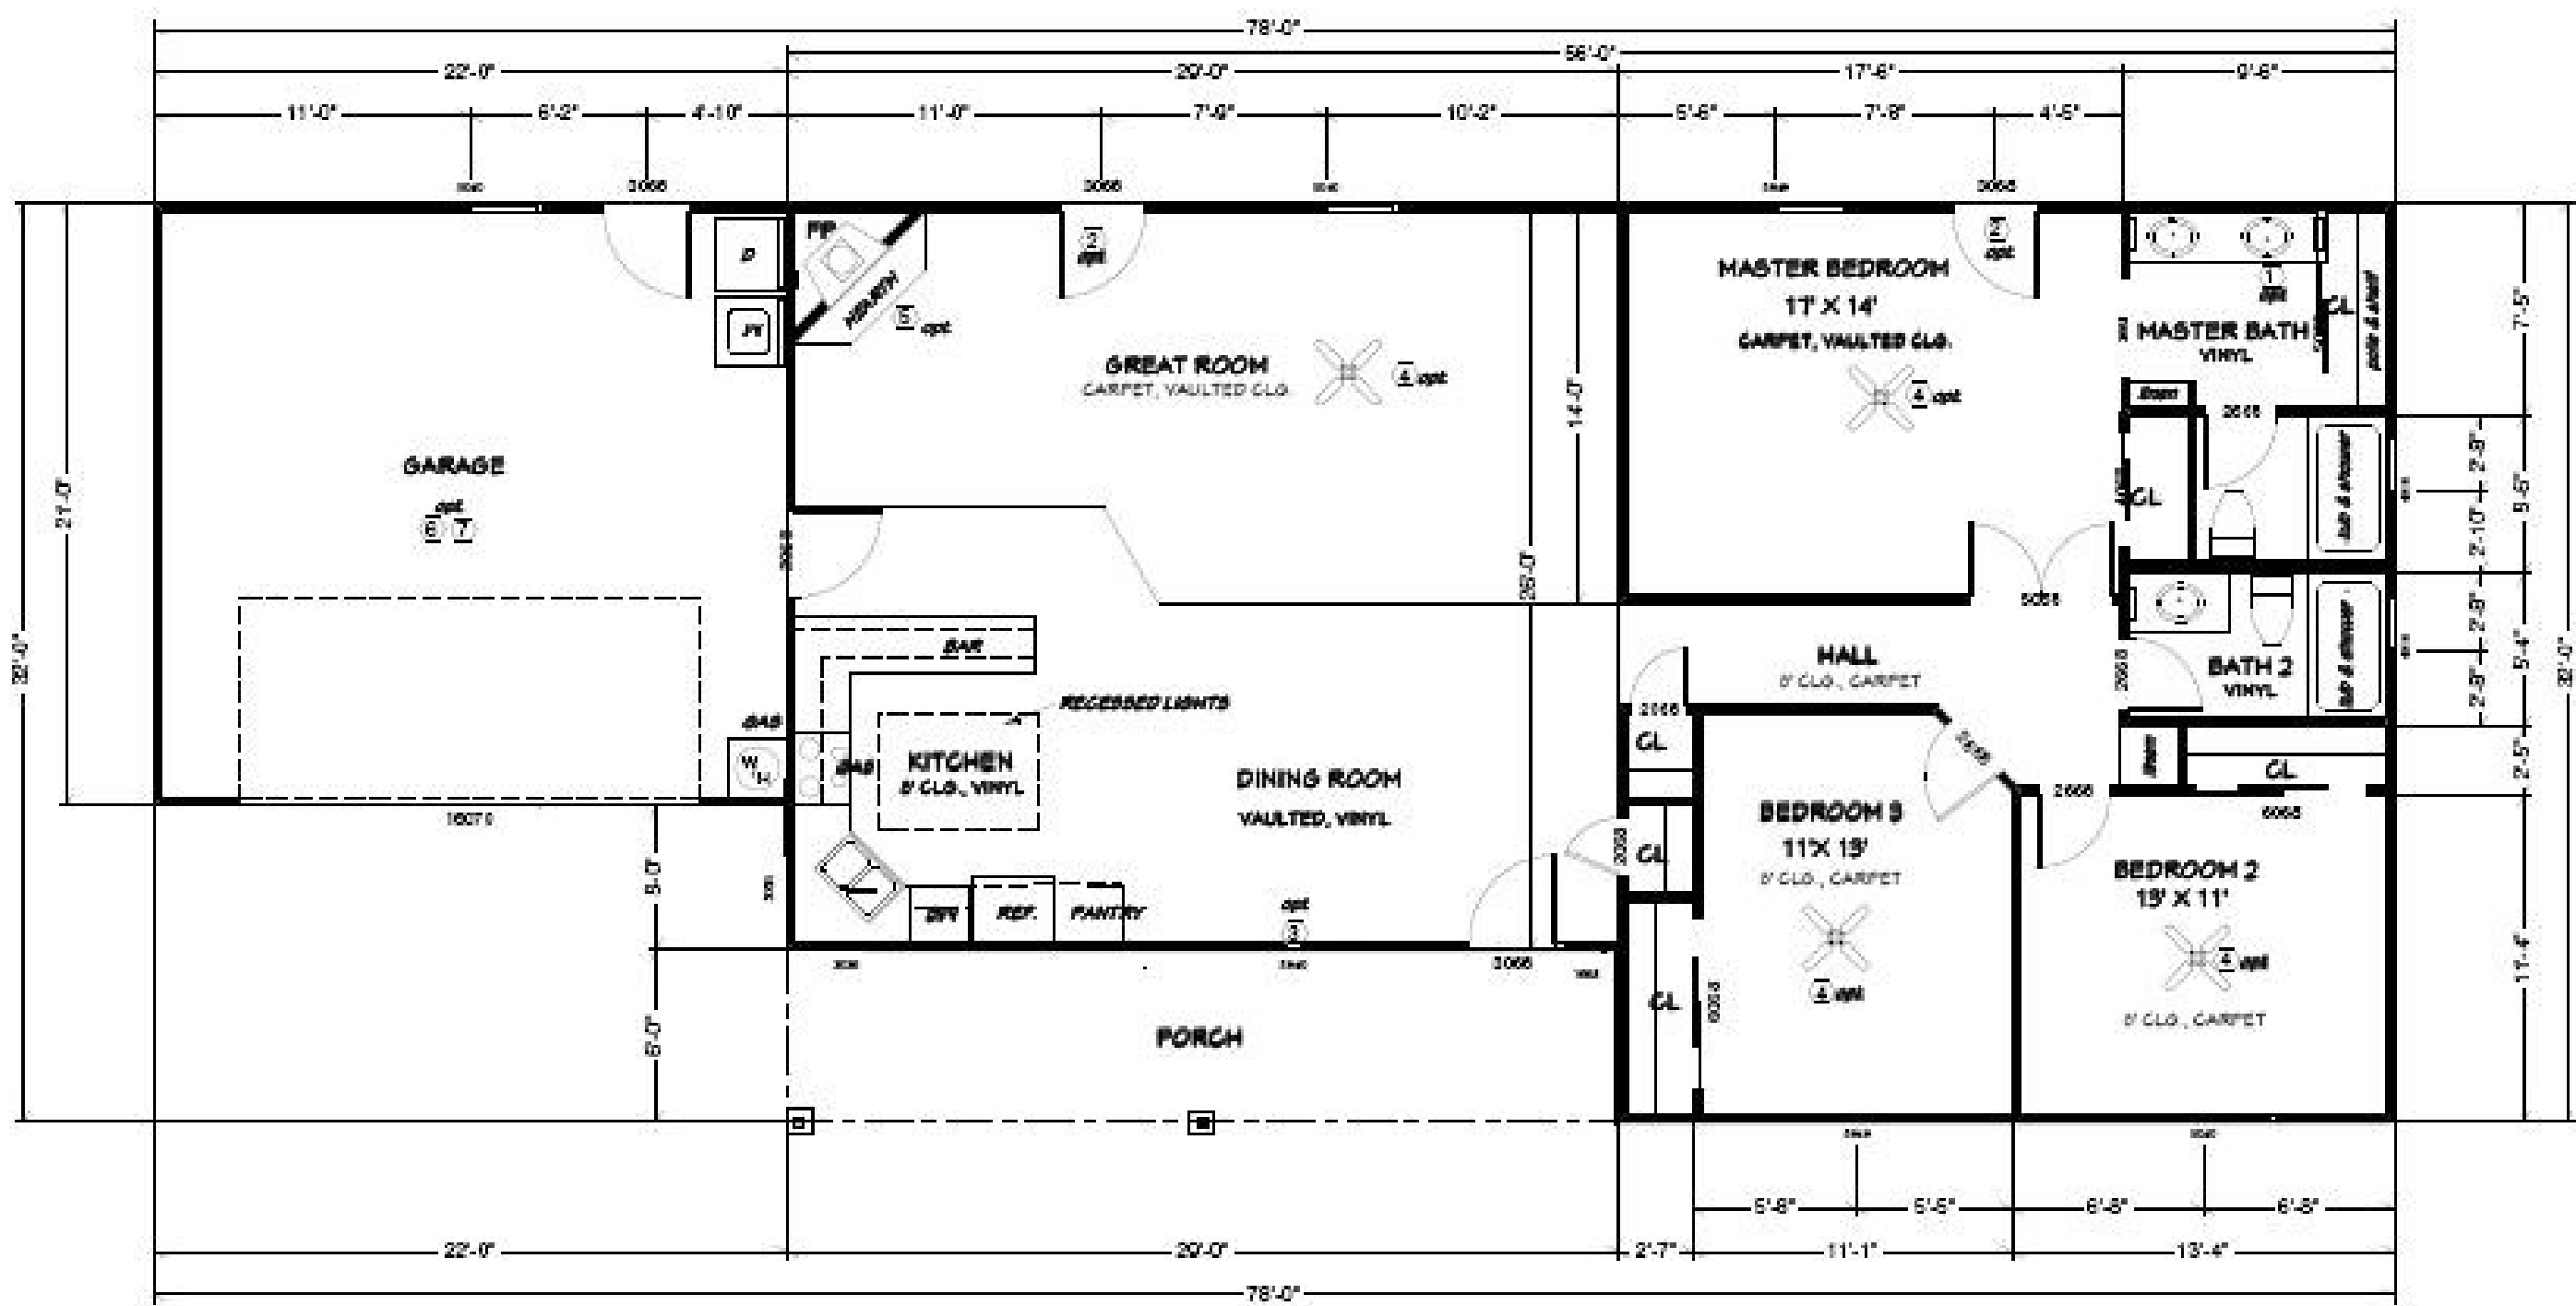

TH

HEDGES CONSTRUCTION 1600 SF 3 BEDROOM

(1642SF)

SCALE 1/8" = 1'